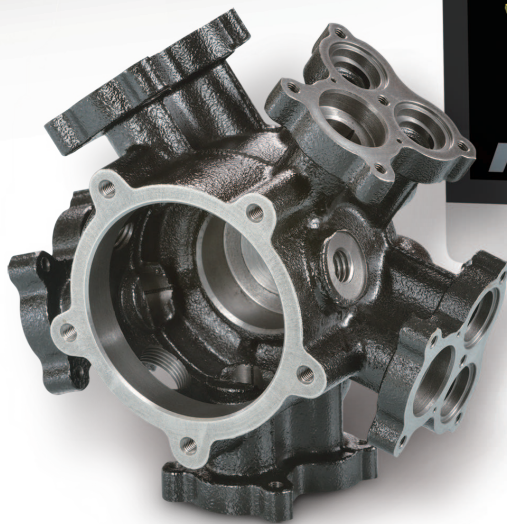

WKM

SINCE 1969

Your Reliable Sand Casting Partner

**ISO 9001
IATF 16949
Certified**

▲ MAGMA Simulation

▲ ATAS MetStar-Thermal Analysis

▲ Microstructure Analysis

World Known Mfg. Co., Ltd.