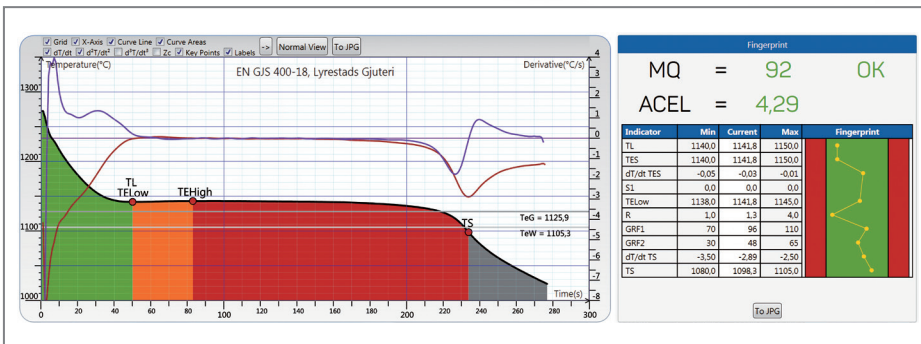

WKM

SINCE 1969

Your Reliable Sand Casting Partner

**ISO 9001
IATF 16949
Certified**

▲ MAGMA Simulation

▲ ATAS MetStar-Thermal Analysis

▲ Microstructure Analysis

World Known Mfg. Co., Ltd.